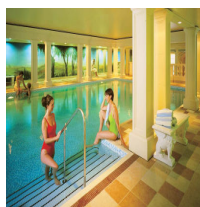

Stay and Play

Enjoy a three night stay at this luxury 4 red star Country House Hotel in the heart of the Kent countryside. You will have unlimited use of the 'Eastwell 9' Golf Course – 2132 yards Par 32 USPGA standard course – and we will also be able to book golf for you at some of the superb local Kent courses i.e. Littlestone, Chart Hills and Faversham. Private tuition with Littlestone's professional can also be arranged if required.

Your stay includes ...

- Three nights accommodation in a standard twin or double Manor or Mews Cottage Bedroom
- Full English breakfast each morning
- Dinner in the Manor Restaurant each evening
- A round of golf at Littlestone, Chart Hills or Faversham Golf Course on any two days of your stay
- Full use of the extensive spa facilities and gymnasium at The Pavilion Spa
- Unlimited use of the 'Eastwell 9' Golf Course

£475.00 per person based on two people sharing a bedroom
£45.00 Single Supplement.

For further information or to make your reservation please call Reservations on 01233 213000 or email: reservations@eastwellmanor.co.uk