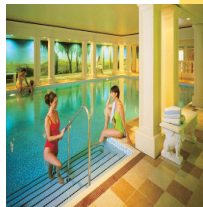

Eastwell Park, Boughton Lees, Ashford, Kent TN25 4HR
Tel: 01233 213000 Fax: 01233 635530
www.eastwellmanor.co.uk Email: enquiries@eastwellmanor.co.uk